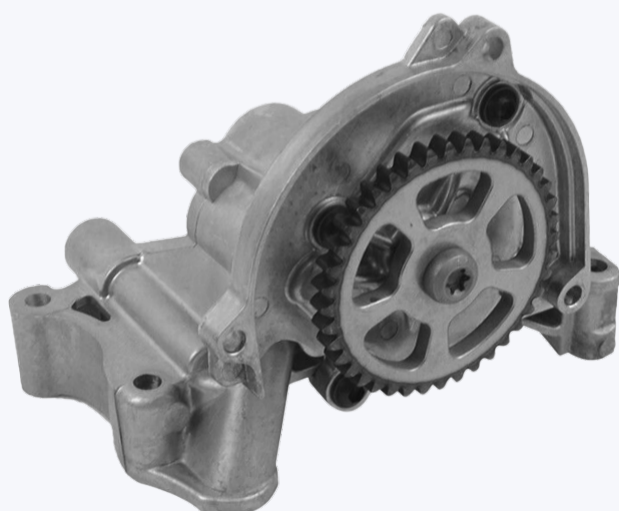

für Fahrzeughersteller Škoda und Seat

Unsere Empfehlung: die zugehörige Ölpumpe direkt mit bestellen!

PTA420-0296 die passende Ölpumpe für die Steuerkettensätze PTA114-0428, PTA114-0429 und PTA114-0430.

Product group timing chain kits with oil pump drive

Product information about our timing chain kits for the 1.2l petrol engines of the VW group

Depending on the production date and engine code, different timing chain drive versions are used by the vehicle manufacturers of the VW Group for the 1.2 l engines. PartsTec offers suitable timing chain kits with oil pump drive for all versions.

Product group timing chain kits with oil pump drive

PTA114-0429

Includes PTA114-0233 + PTA114-0427

Engine code: CBZA, CBZB, CBZC

Production date from: 07.11.2011

PTA114-0430

Includes PTA114-0371 + PTA114-0427

Engine code: CBZA, CBZB

for vehicle manufacturer Škoda and Seat

Our recommendation: order the corresponding oil pump directly with it!

PTA420-0296 the matching oil pump for the timing chain kits PTA114-0428, PTA114-0429 and PTA114-0430.