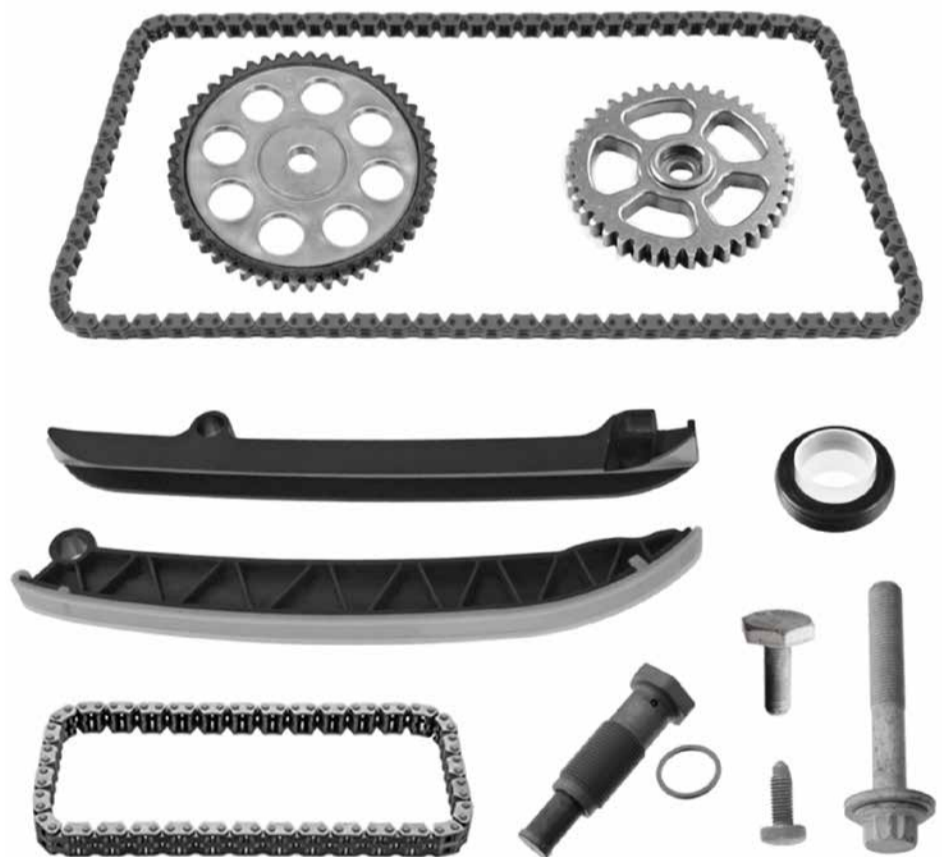

PTA114-0426

Includes PTA114-0166 + PTA114-0309

Engine code: BXV, BZG, CGPA, CGPB, CGPC, CJLB

PTA114-0428

Includes PTA114-0229 + PTA114-0427

Engine code: CBZA, CBZB, CBZC

Production date until: 06.11.2011

Timing chain kits PTA114-0429 und PTA114-0430 see next page >